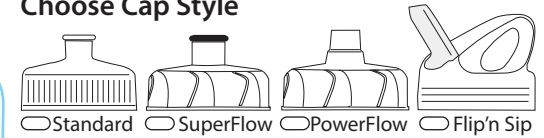

Choose Cap Style

Print 1 Side, 2 Sides or WrapAround all for the same price

Note: If this area is not left blank the ink will cross seams and smear.

Print anywhere within the layout space outlined in blue, with the exception of the gray areas.

Bottle outline is shown for perspective

Bottle illustration color is approximate and is shown as a reference only.

MUST LEAVE BLANK

MUST LEAVE BLANK

Your info imprint area

<input style="border: 2px solid green; width: 30px; height: 20px;" type="checkbox"/> **APPROVED**
<input style="border: 2px solid red; width: 30px; height: 20px;" type="checkbox"/> **NOT APPROVED** - Needs Changes as follows: