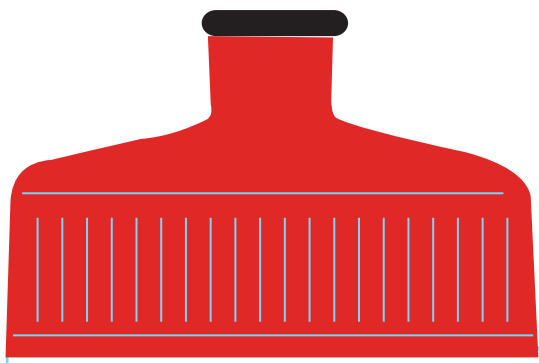

Bottle Color:

Cap Style:

Cap Color:

Ink Colors: Red, Blue

Distributor:

Work Order:

Note: If this area is not left blank the ink will cross seams and smear

Print anywhere within the layout space outlined in blue, with the exception of the gray areas.

Bottle outline is shown for perspective.

Bottle illustration color is approximate and is shown as a reference only.

APPROVED **NOT APPROVED** - Needs Changes as follows: