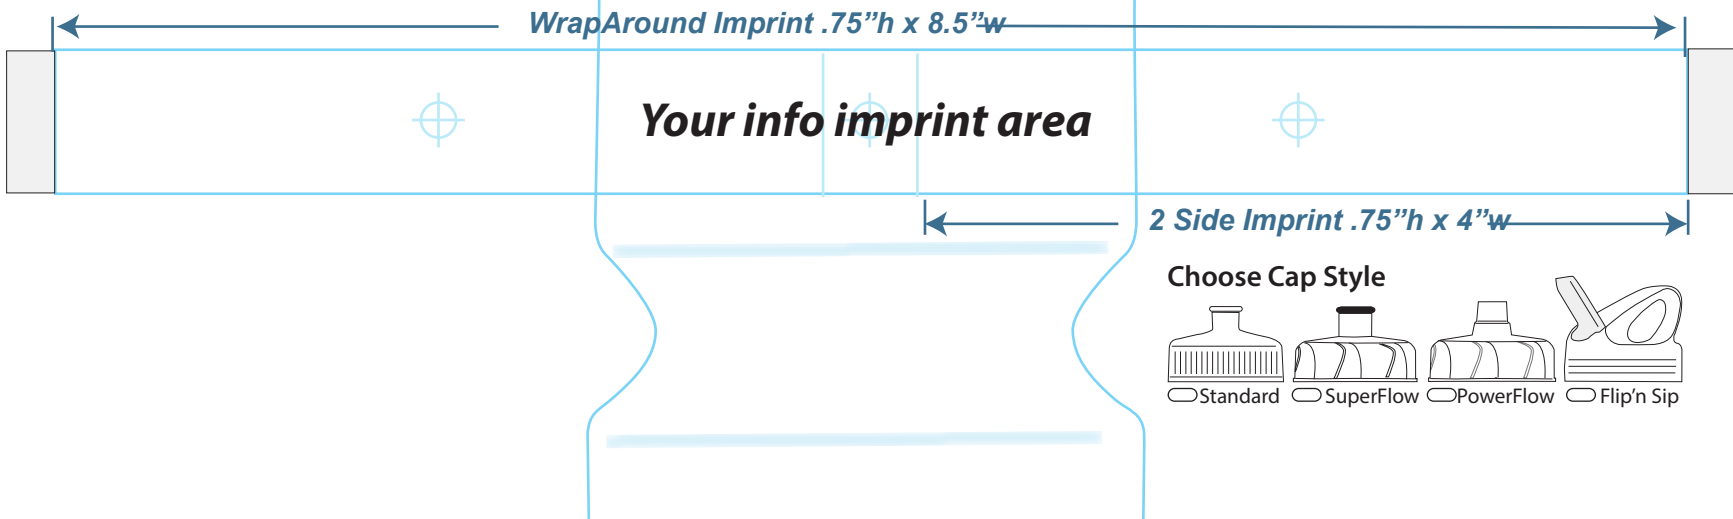

Bottle Color:

Cap Style:

Cap Color:

Ink Colors: Red, Blue

Distributor:

Work Order:

Note: If this area is not left blank the ink will cross seams and smear

Print anywhere within the layout space outlined in blue, with the exception of the gray areas.

Bottle outline is shown for perspective.

Bottle illustration color is approximate and is shown as a reference only.

APPROVED **NOT APPROVED** - Needs Changes as follows: