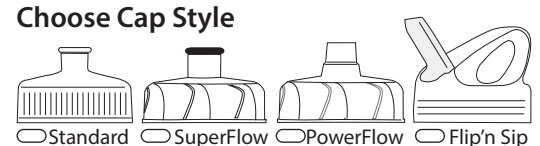

Bottle Color:

Cap Style:

Cap Color:

Ink Colors: Red, Blue

Distributor:

Work Order:

Note: If this area is not left blank the ink will cross seams and smear

Print anywhere within the layout space outlined in blue, with the exception of the gray areas.

Bottle outline is shown for perspective.

Bottle illustration color is approximate and is shown as a reference only.

APPROVED **NOT APPROVED** - Needs Changes as follows: